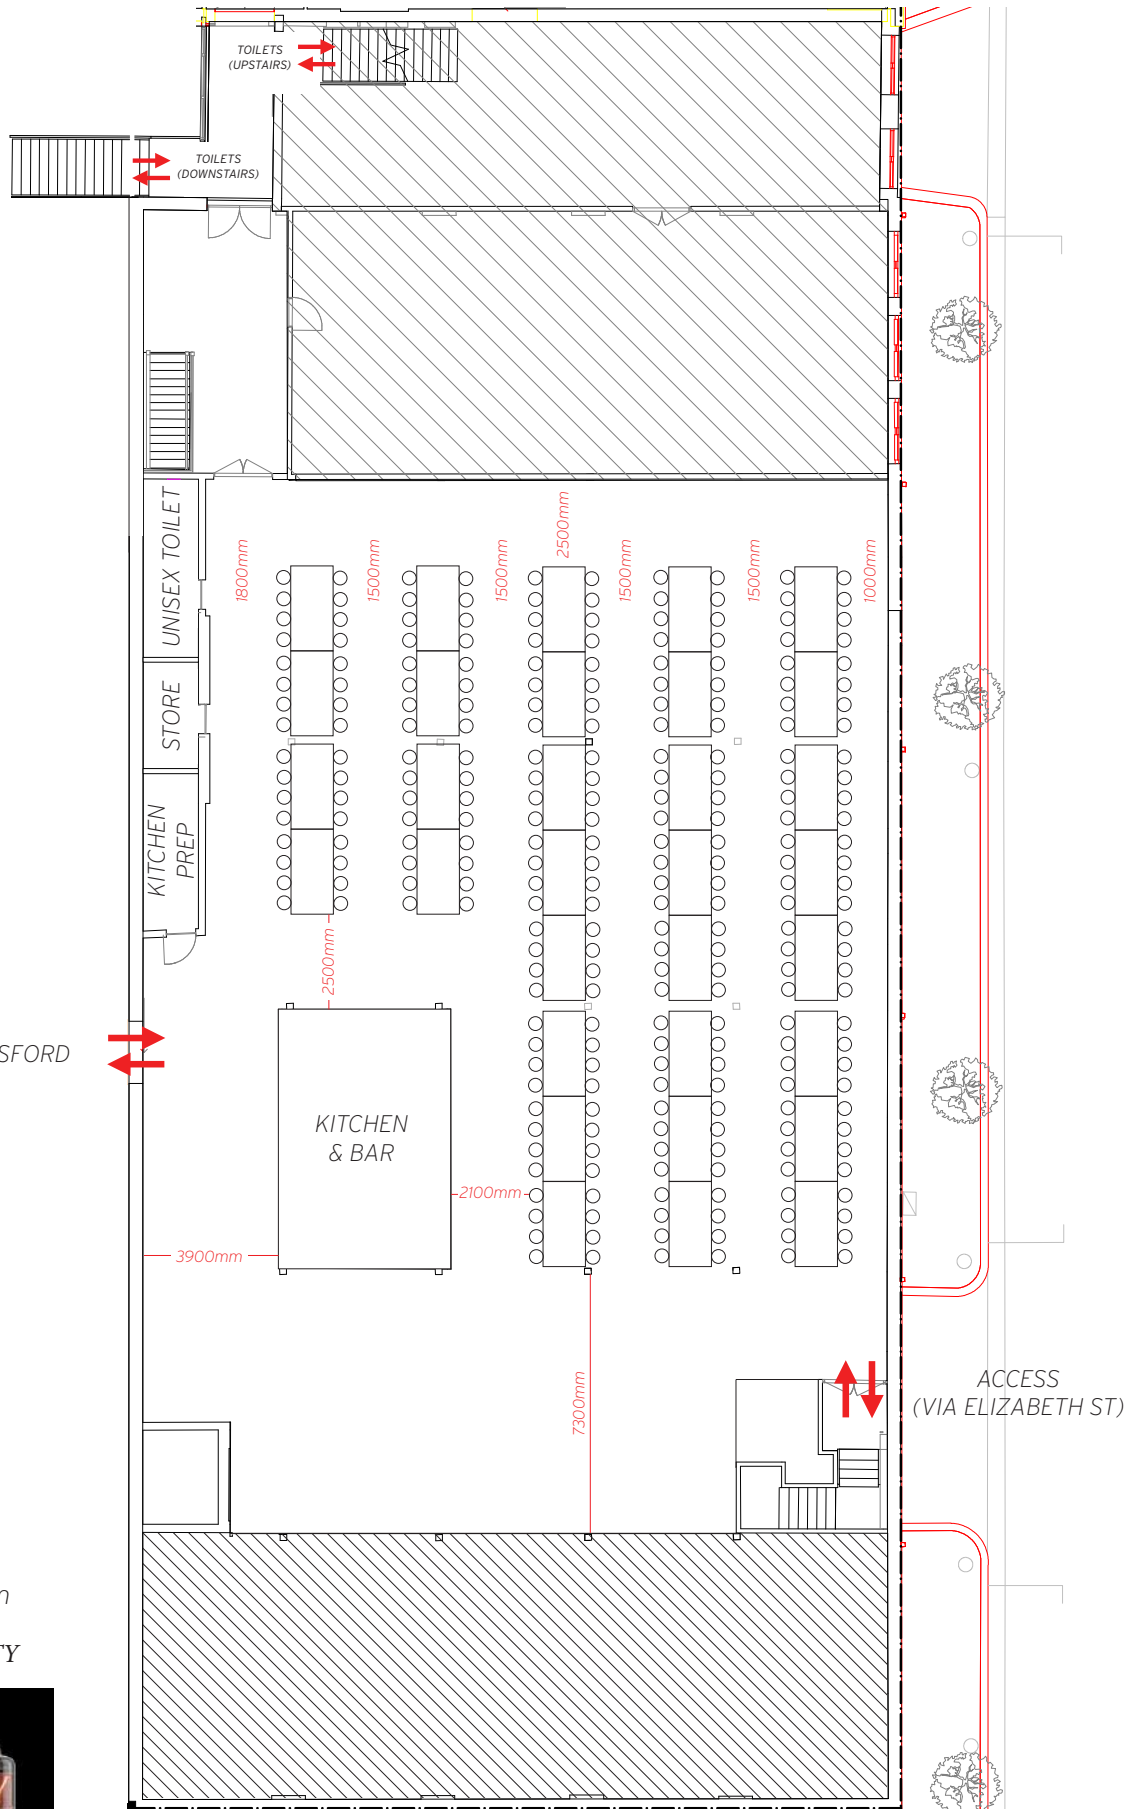

THE FACILITY/ HOITY TOITY

FURNITUR
32 TRESTLES @ 2.4m x 1.2m

THE FACILITY/ HOITY TOITY

THE FACILITY | HOITY TOITY