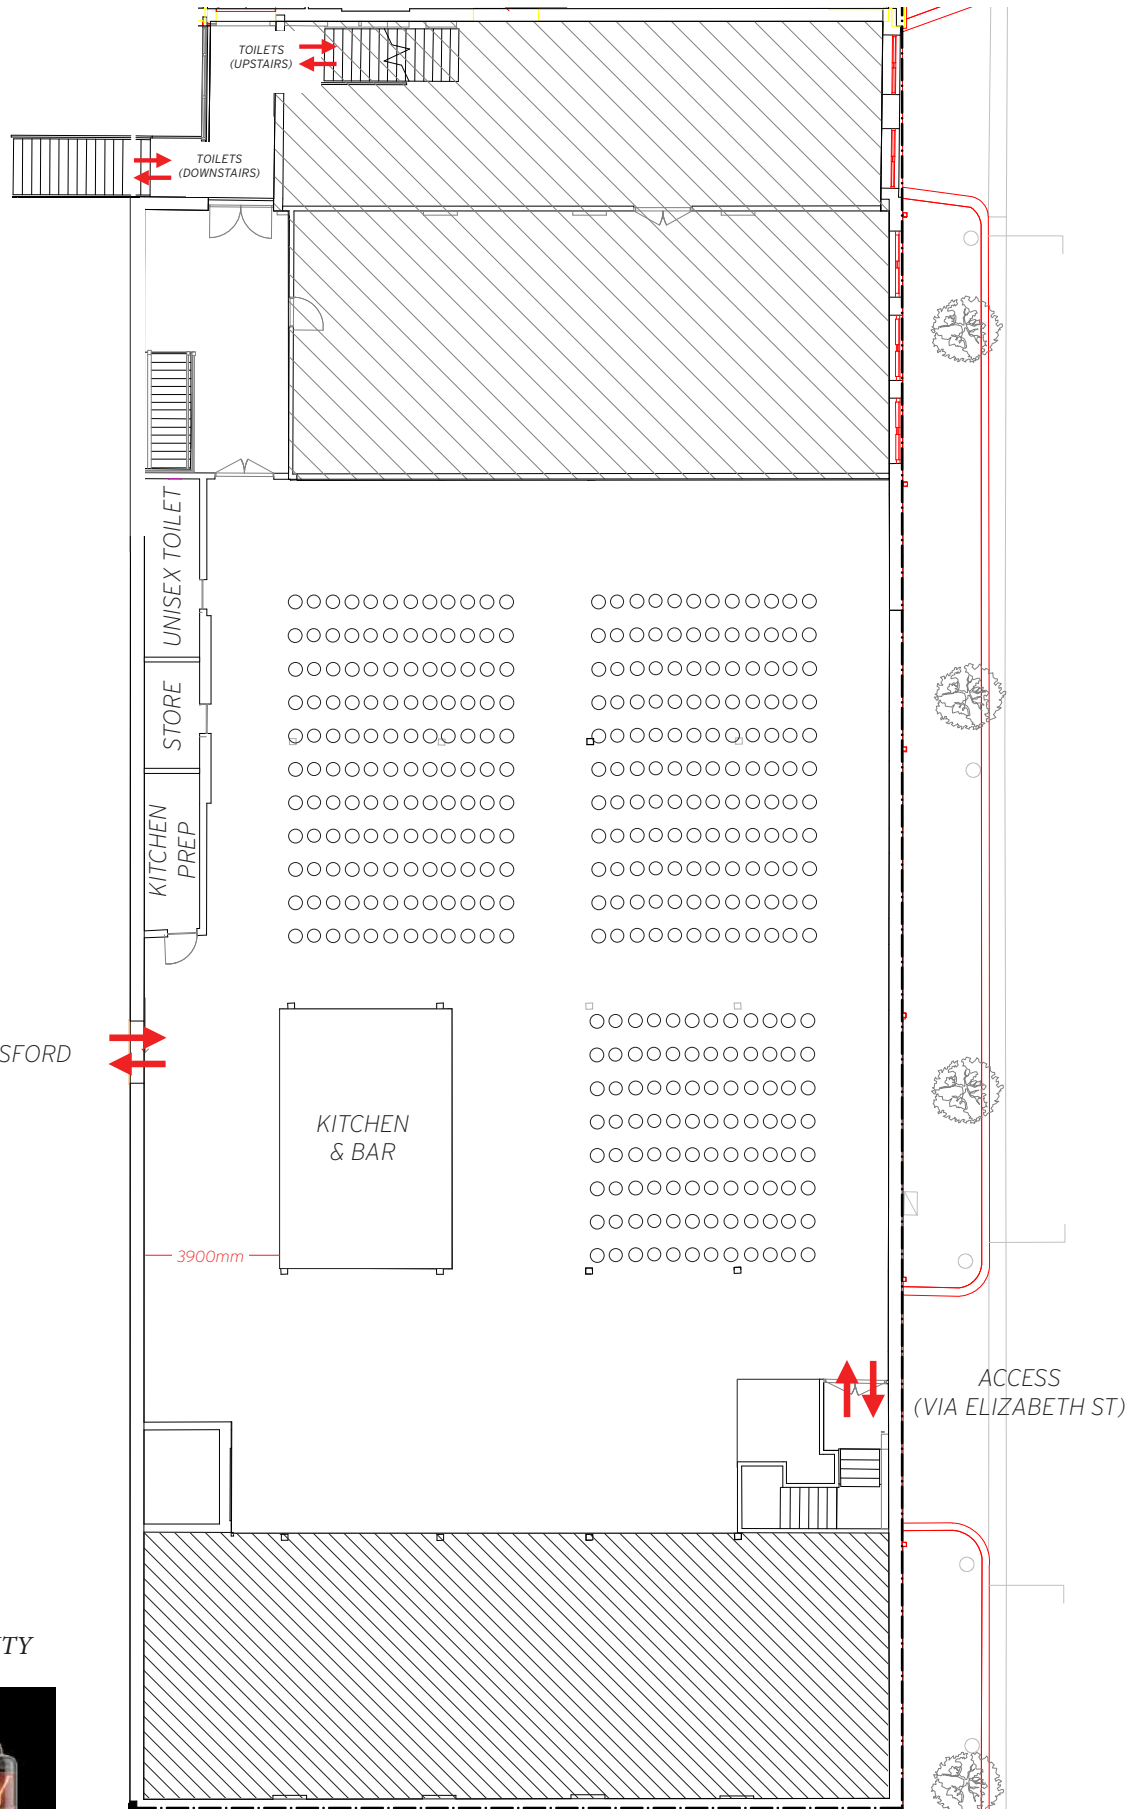

THE FACILITY/ HOITY TOITY

FURNITUR
32 TRESTLES @ 2.4m x 1.2m

THE FACILITY/ HOITY TOITY

THE FACILITY | HOITY TOITY